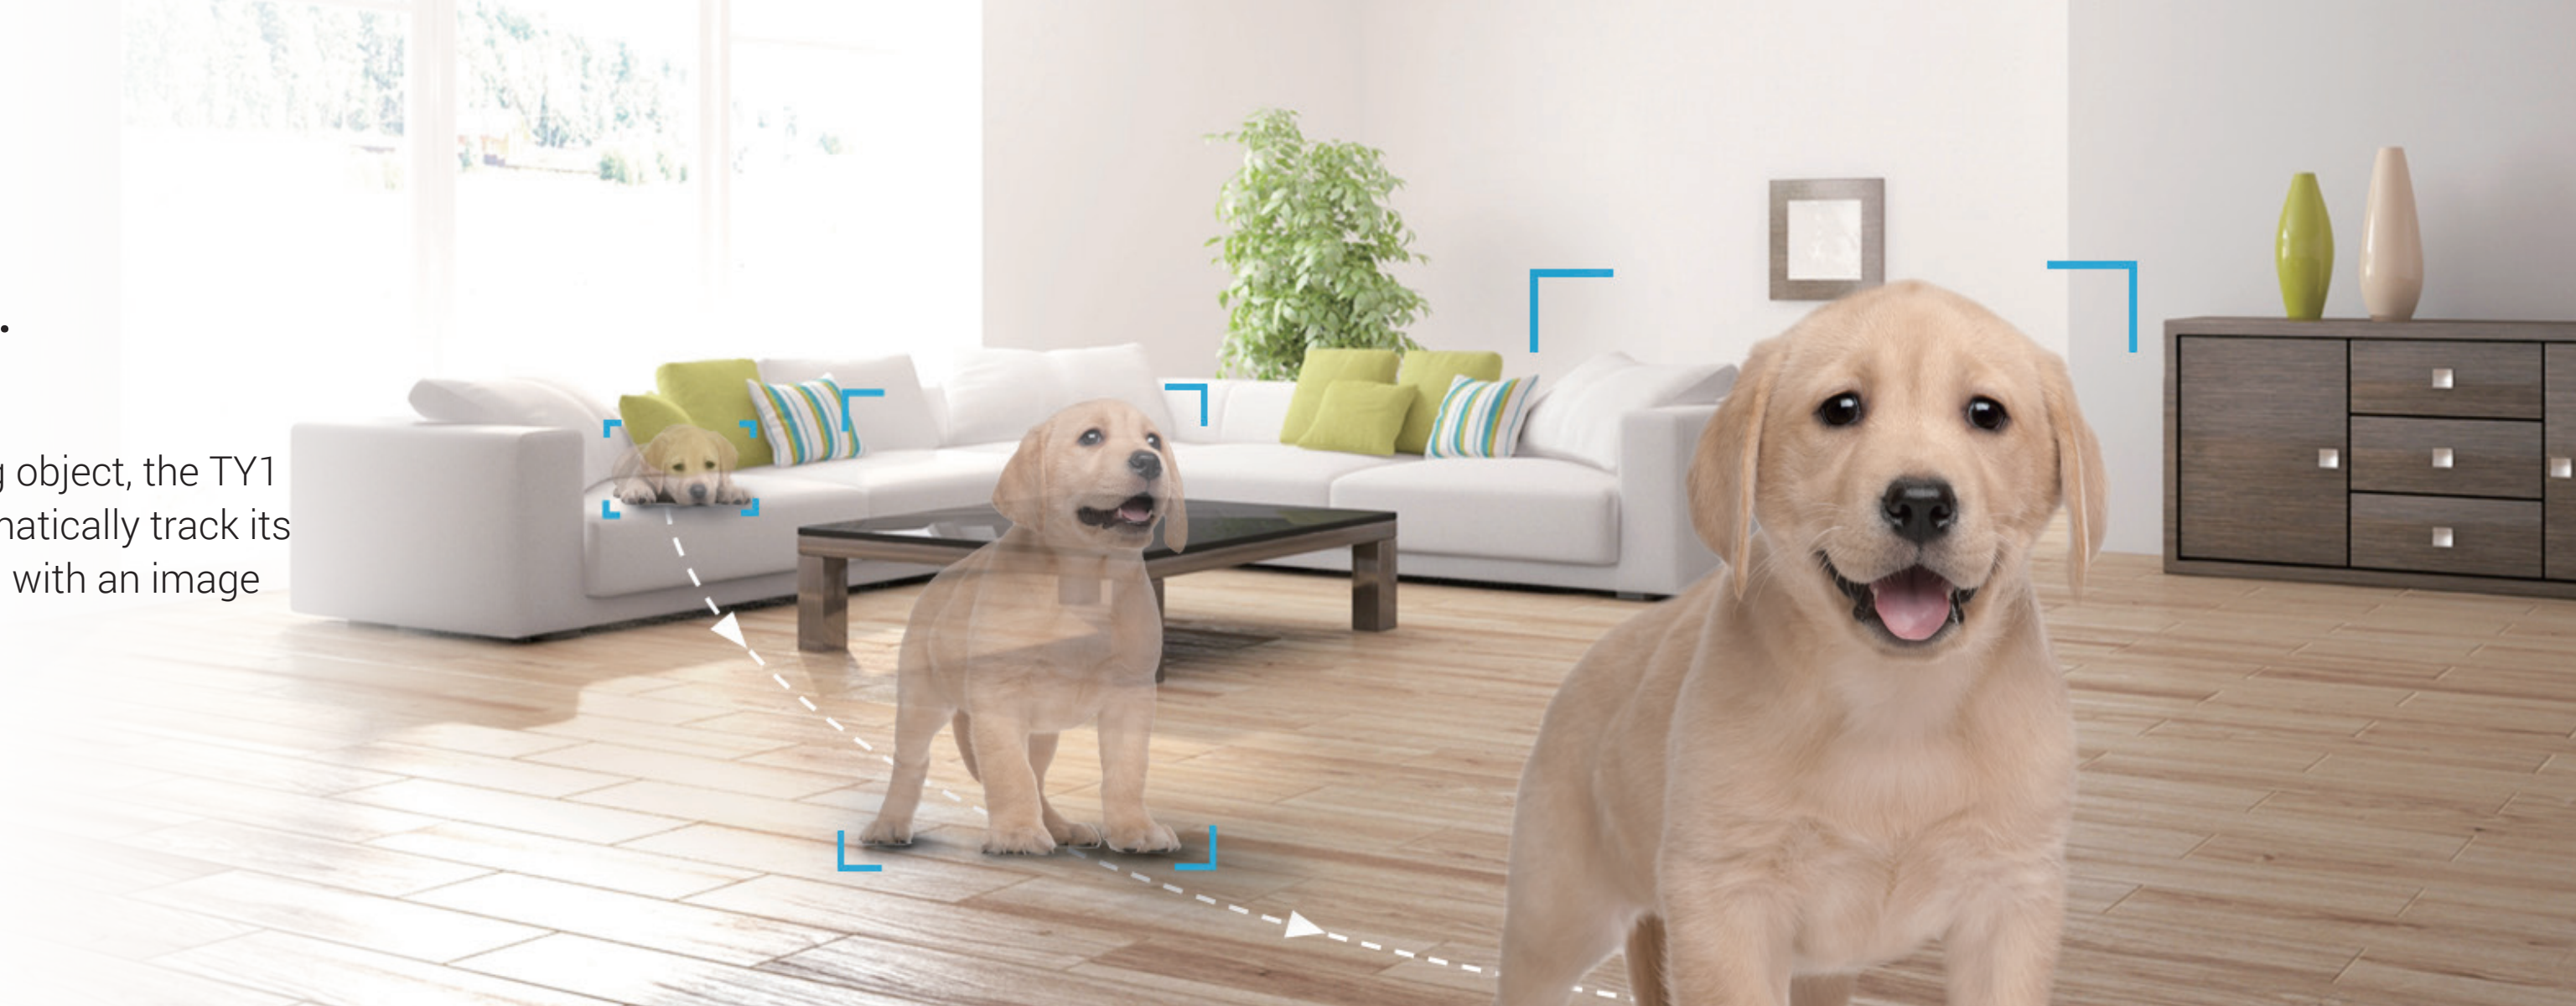

Two-Way Talk

View from Anywhere

Wi-Fi 2.4 GHz

MicroSD Slot
(up to 256 GB)

See everything clearly in 3MP resolution.

This camera can record video in 3MP resolution, which offers more details than 2MP cameras.

2MP

Zero blind spots.

Keep tabs on every corner with just one TY1. Its expansive 360-degree field-of-view ensures full coverage, so you don't miss a thing.

- Vertical rotation 55°
- Horizontal rotation 350°

Smart tracking.

When it detects a moving object, the TY1 is smart enough to automatically track its motion while alerting you with an image in real-time.

Communication, anytime.

Talk to your loved ones and deter unwelcome strangers – all by using the TY1's two-way communication feature. Using the EZVIZ App on your mobile device, you can easily and conveniently enjoy communication wherever you might be.

See further in the dark.

Enjoy round-the-clock protection with the TY1 camera. Using powerful Infrared LED lights, it lets you see up to 10 meters (33 feet) in dim light.

We protect your data and privacy.