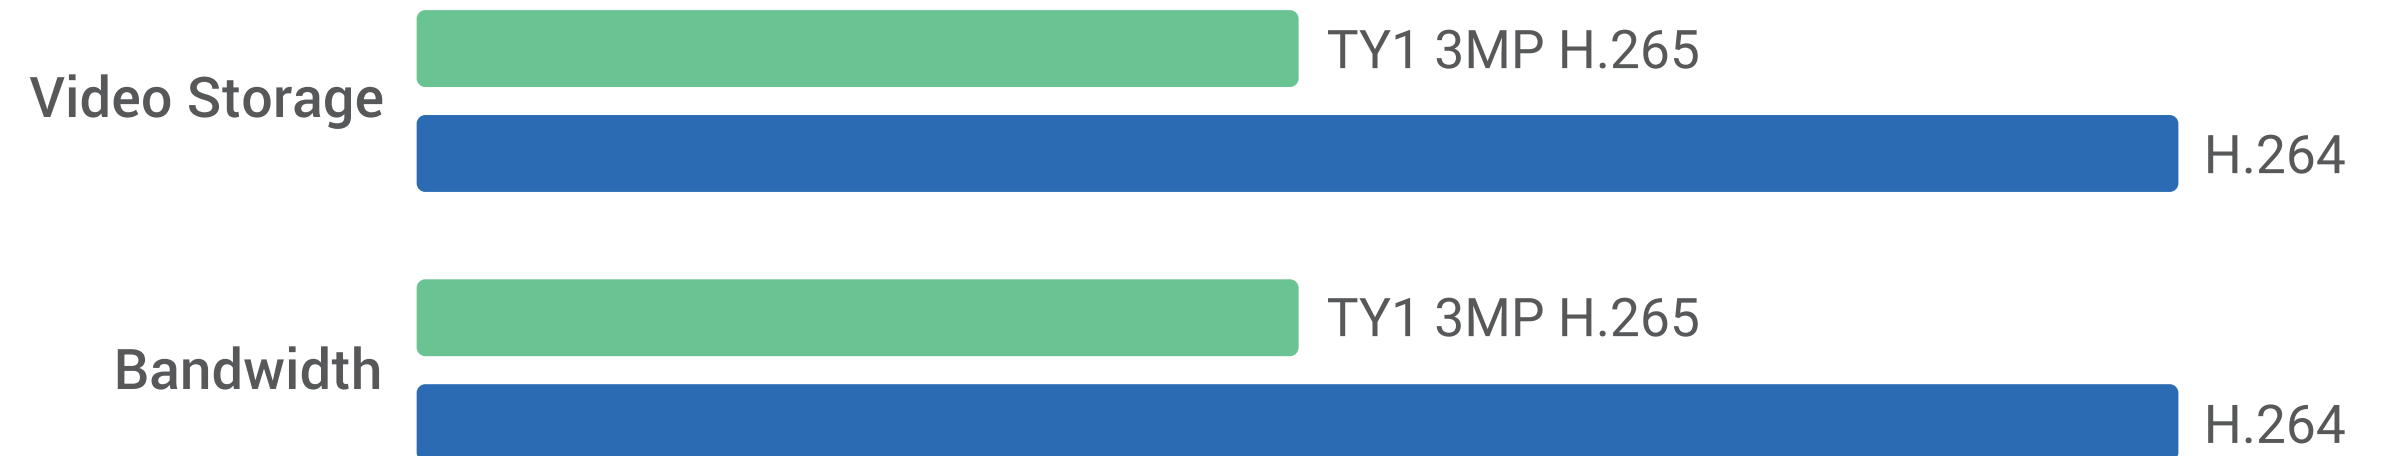

Protecting your data and privacy is our highest priority. Data transmission between the camera and the EZVIZ Cloud is encrypted from end to end. Only you have the keys to decrypt your data. To get an extra layer of privacy protection, you can always enable the camera's sleep mode on the EZVIZ App.

AES 128-bit encryption

TLS encryption Protocol

Multiple authentication steps

Save money on video storage and bandwidth.

The camera features the advanced H.265 video compression technology, achieving better video quality with only half the bandwidth and half the storage space of the previous H.264 video compression standard.

* The H.265 video compression applies when the 24/7 video recording is activated.

Two storage options.

Save your recordings with flexible and secured solutions. The TY1 comes with a built-in MicroSD card slot that can store up to 256 GB of recorded footage. You can also save your images to EZVIZ Cloud* for additional back-up.