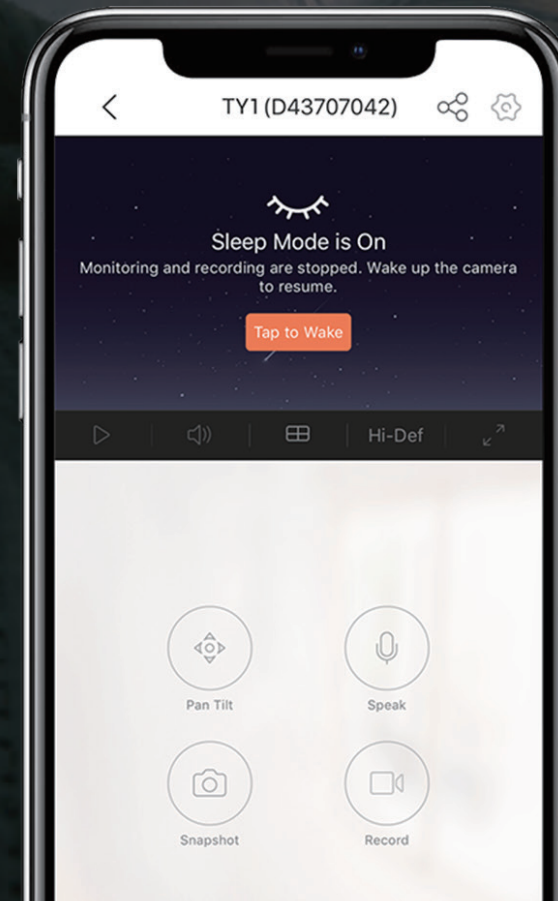

2MP

Zero blind spots.

Keep tabs on every corner with just one TY1. Its expansive 360-degree field-of-view ensures full coverage, so you don't miss a thing.

- Vertical rotation 55°
- Horizontal rotation 350°

Smart tracking.

When it detects a moving object, the TY1 is smart enough to automatically track its motion while alerting you with an image in real-time.

Communication, anytime.

Talk to your loved ones and deter unwelcome strangers – all by using the TY1's two-way communication feature. Using the EZVIZ App on your mobile device, you can easily and conveniently enjoy communication wherever you might be.

See further in the dark.

Enjoy round-the-clock protection with the TY1 camera. Using powerful Infrared LED lights, it lets you see up to 10 meters (33 feet) in dim light.

We protect your data and privacy.

Protecting your data and privacy is our highest priority. Data transmission between the camera and the EZVIZ Cloud is encrypted from end to end. Only you have the keys to decrypt your data. To get an extra layer of privacy protection, you can always enable the camera's sleep mode on the EZVIZ App.